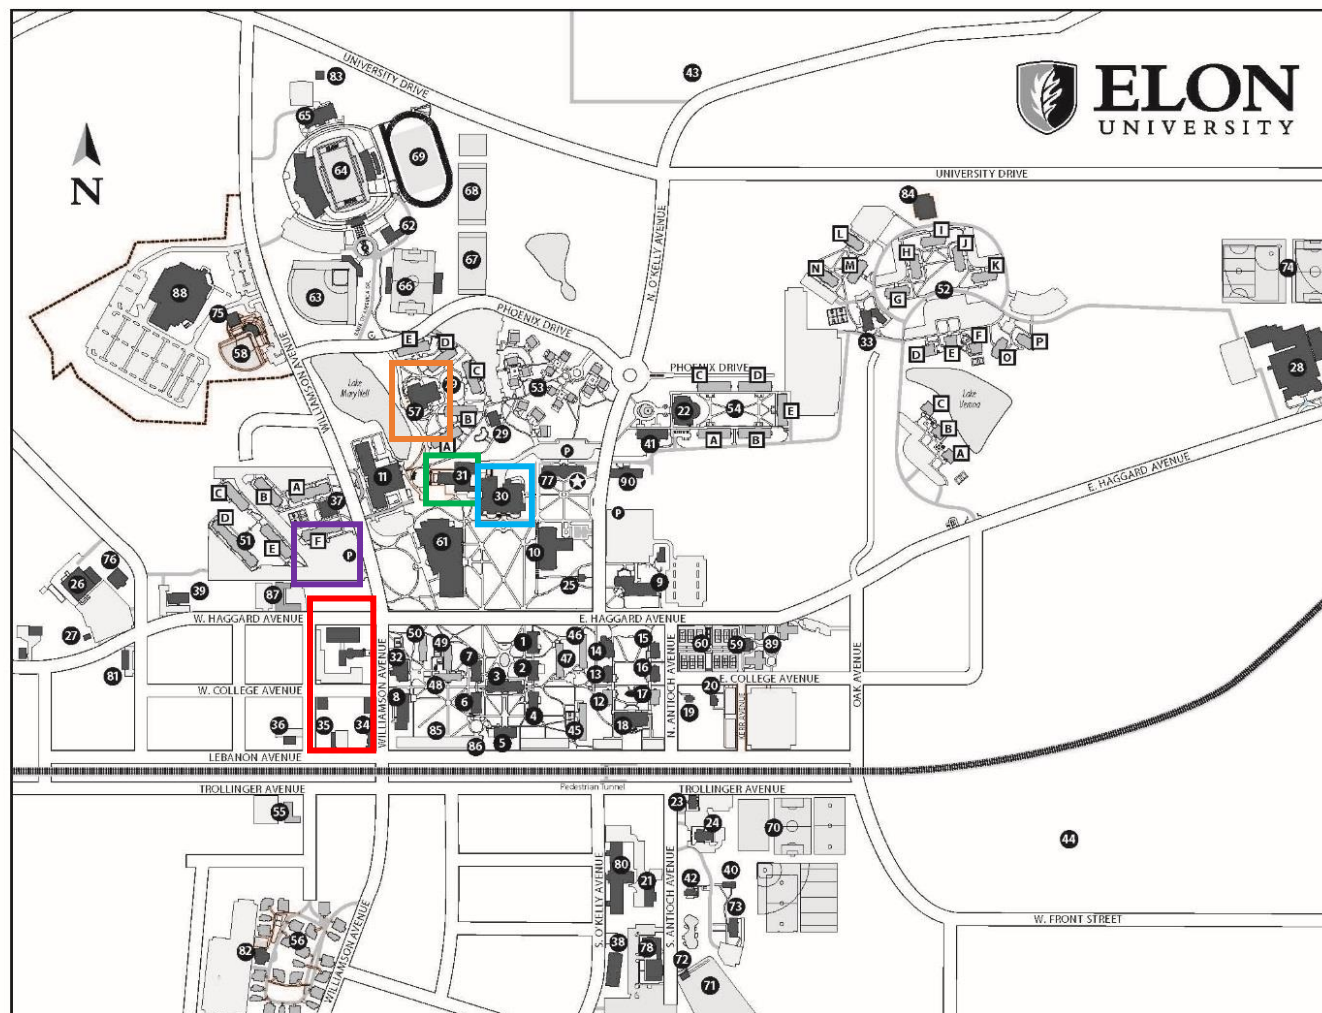

## Center for Engaged Learning 2019 RLC Conference – Campus Map

Directions to Oaks Lot: Oaks Neighborhood lot, located at “Elon Commons Drive,” which is the name of the road of the parking lot. It’s right next to the Circle K gas station off of North Williamson Avenue. Once you enter Elon Commons Drive, stay to the right and you will see the parking lot.

Directions to Oaks Lot from Drury Inn: take St. Mark’s Church Rd. and cross S. Church Street. The street will become S. Williamson Avenue. Take that until you arrive at Elon. Cross the train tracks, and continue straight onto now N. Williamson Avenue. Go straight through the light and take the immediate left after the gas station into the Oaks Neighborhood parking lot. Turn right in the lot to find visitor parking.

- Global Commons/Great Hall
- Lakeside Hall
- Moseley Center
- Restaurants/Bookstore
- Oaks Parking Lot